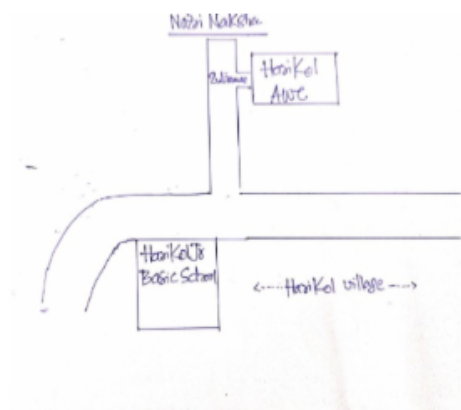

Nazri Naksha

Google Map View