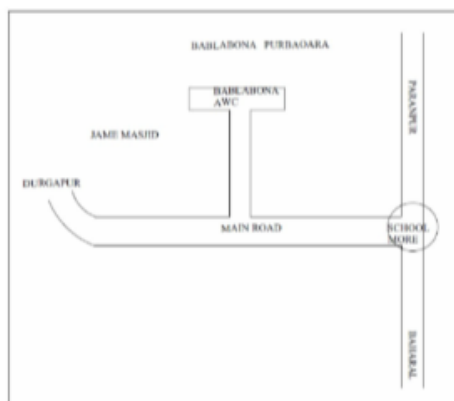

Nazri Naksha

Google Map View

Polling Station Building Front View

Polling Station Front View

Cad View

Key MAP View