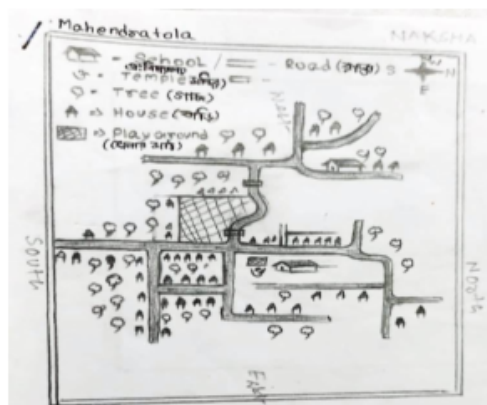

Nazri Naksha

Google Map View