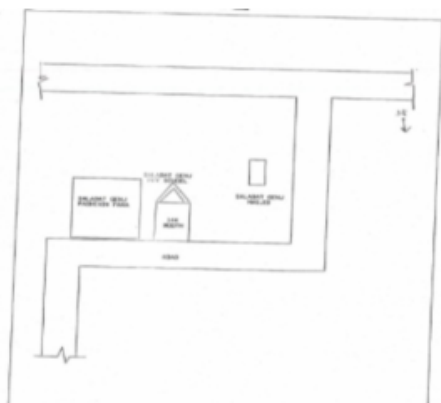

Polling Station Building Front View

Nazri Naksha