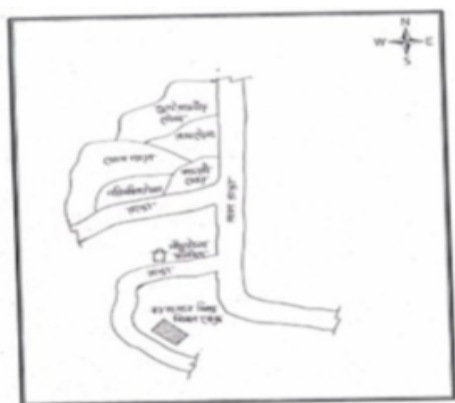

Nazri Naksha

Google Map View

Polling Station Building Front View

Polling Station Front View

Cad View

Key MAP View