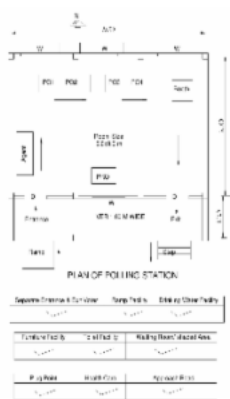

Nazri Naksha

Google Map View

Polling Station Building Front View

Polling Station Front View

Cad View

Key MAP View