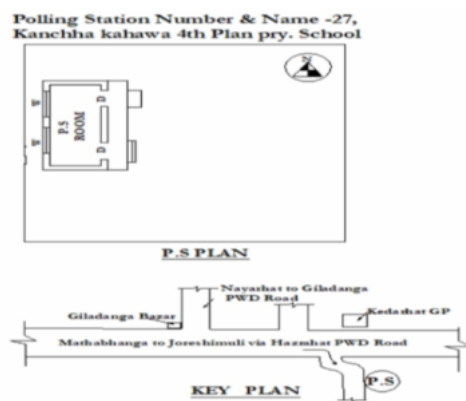

Nazri Naksha

Google Map View

Polling Station Building Front View

Polling Station Front View

Cad View

Key MAP View