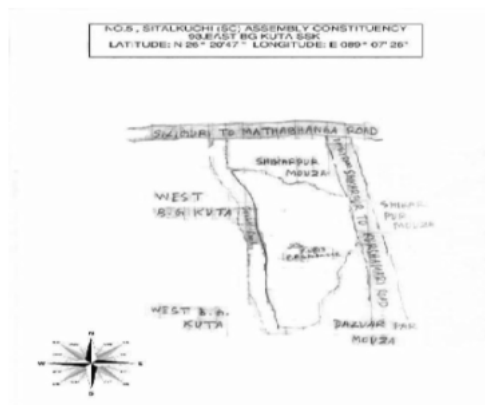

Nazri Naksha

Google Map View