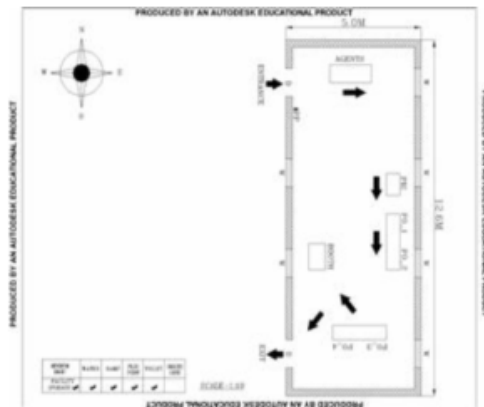

Nazri Naksha

Google Map View

Polling Station Building Front View

Polling Station Front View

Cad View

Key MAP View