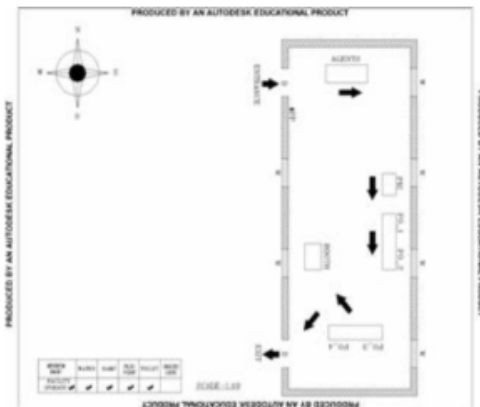

Nazri Naksha

Google Map View

Polling Station Building Front View

Polling Station Front View

Cad View

Key MAP View