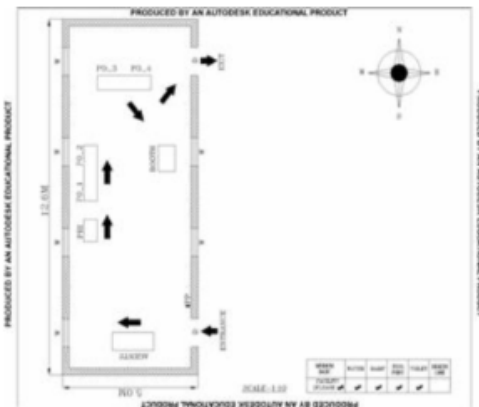

Nazri Naksha

Google Map View

Polling Station Building Front View

Polling Station Front View

Cad View

Key MAP View