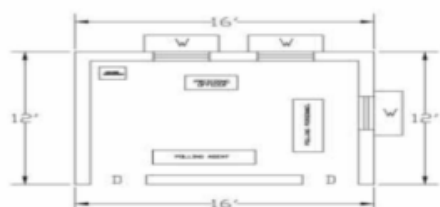

Nazri Naksha

Google Map View

Polling Station Building Front View

Polling Station Front View

Cad View

Key MAP View