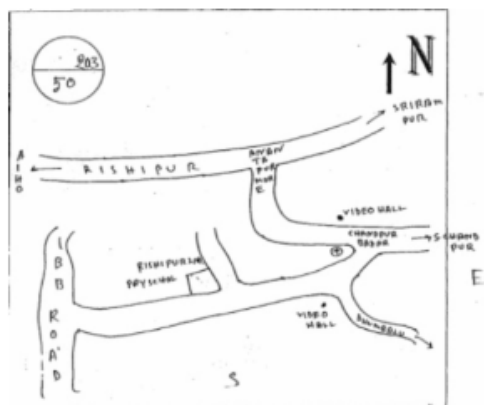

Nazri Naksha

Google Map View