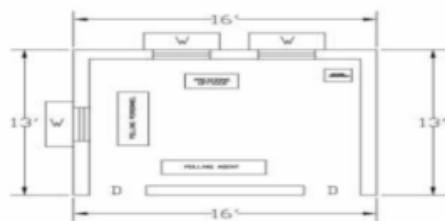

Nazri Naksha

Google Map View

Polling Station Building Front View

Polling Station Front View

Cad View

Key MAP View