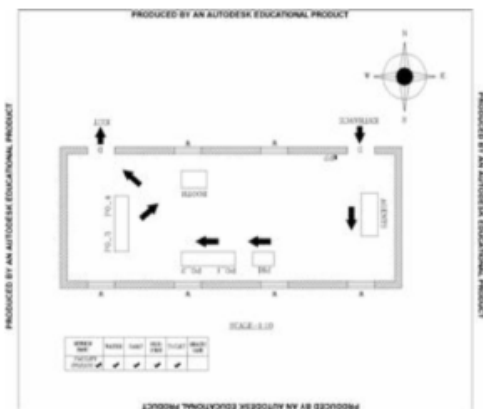

Nazri Naksha

Google Map View

Polling Station Building Front View

Polling Station Front View

Cad View

Key MAP View