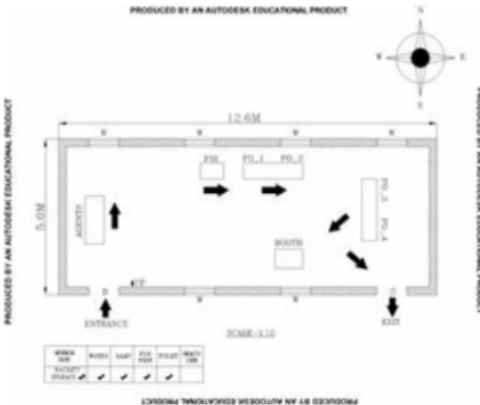

Nazri Naksha

Google Map View

Polling Station Building Front View

Polling Station Front View

Cad View

Key MAP View