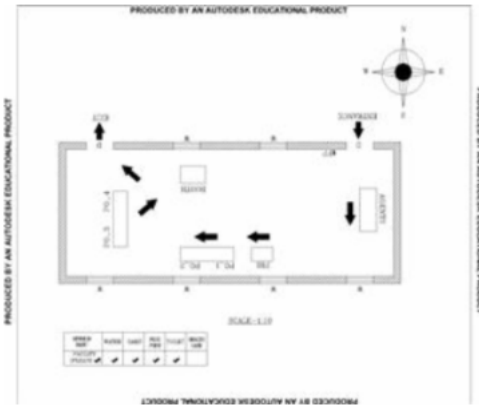

Nazri Naksha

Google Map View

Polling Station Building Front View

Polling Station Front View

Cad View

Key MAP View