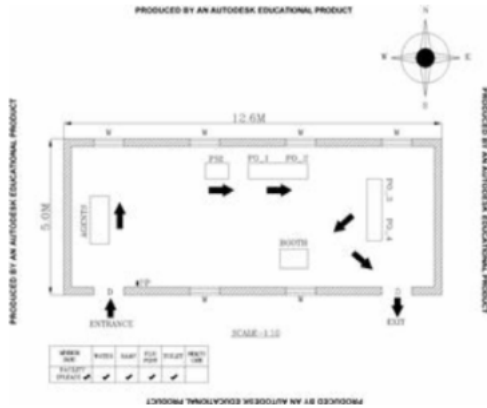

Nazri Naksha

Google Map View

Polling Station Building Front View

Polling Station Front View

Cad View

Key MAP View