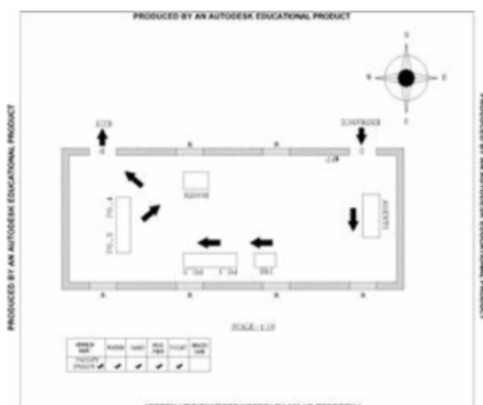

Nazri Naksha

Google Map View

Polling Station Building Front View

Polling Station Front View

Cad View

Key MAP View