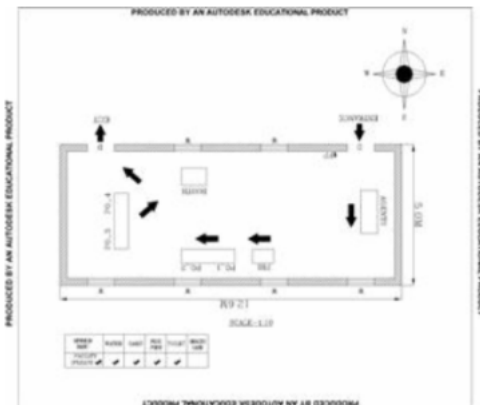

Nazri Naksha

Google Map View

Polling Station Building Front View

Polling Station Front View

Cad View

Key MAP View