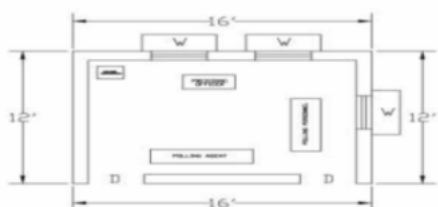

Nazri Naksha

Google Map View

Polling Station Building Front View

Polling Station Front View

Cad View

Key MAP View