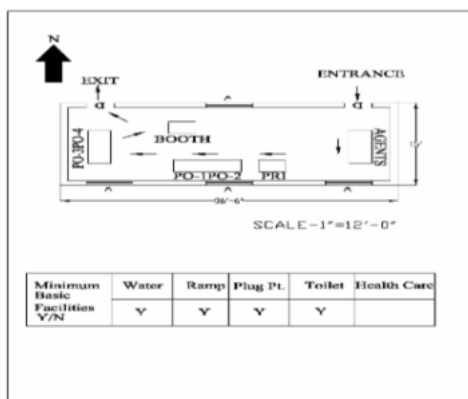

Nazri Naksha

Google Map View

Polling Station Building Front View

Polling Station Front View

Cad View

Key MAP View