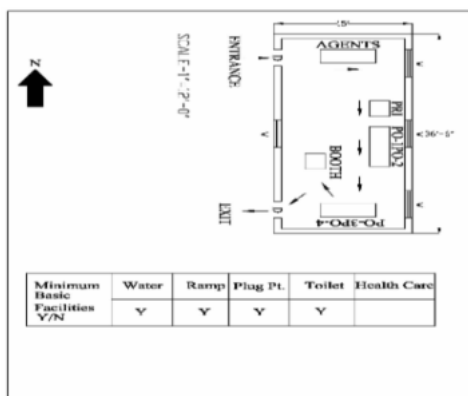

Nazri Naksha

Google Map View

Polling Station Building Front View

Polling Station Front View

Cad View

Key MAP View