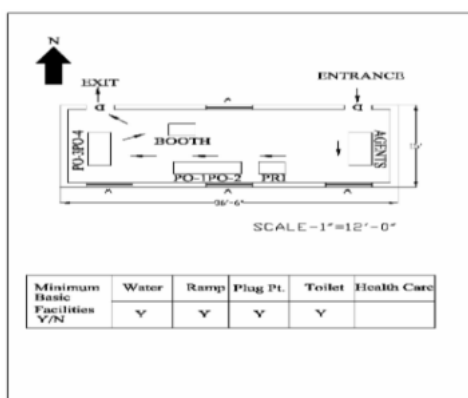

Nazri Naksha

Google Map View

Polling Station Building Front View

Polling Station Front View

Cad View

Key MAP View