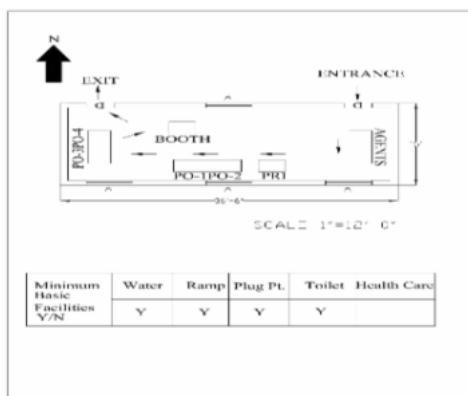

Nazri Naksha

Google Map View

Polling Station Building Front View

Polling Station Front View

Cad View

Key MAP View