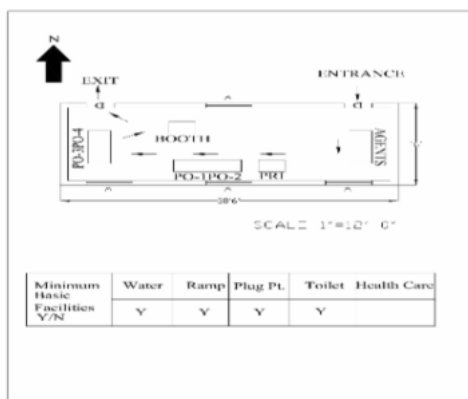

Nazri Naksha

Google Map View

Polling Station Building Front View

Polling Station Front View

Cad View

Key MAP View