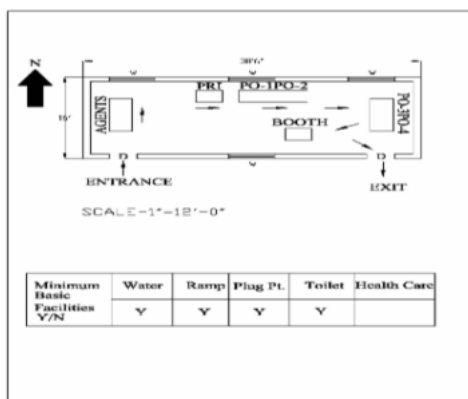

Nazri Naksha

Google Map View

Polling Station Building Front View

Polling Station Front View

Cad View

Key MAP View