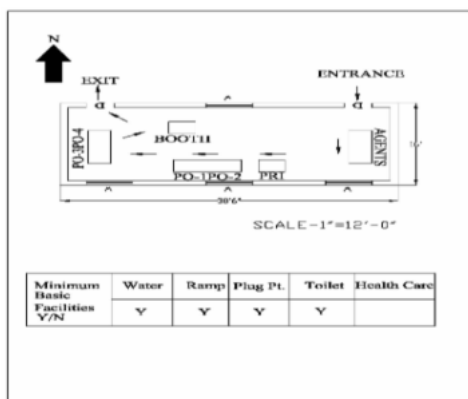

Nazri Naksha

Google Map View

Polling Station Building Front View

Polling Station Front View

Cad View

Key MAP View