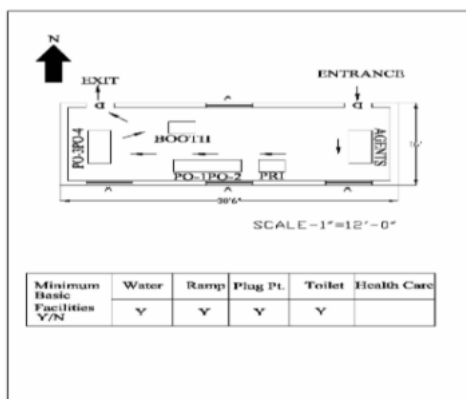

Nazri Naksha

Google Map View

Polling Station Building Front View

Polling Station Front View

Cad View

Key MAP View