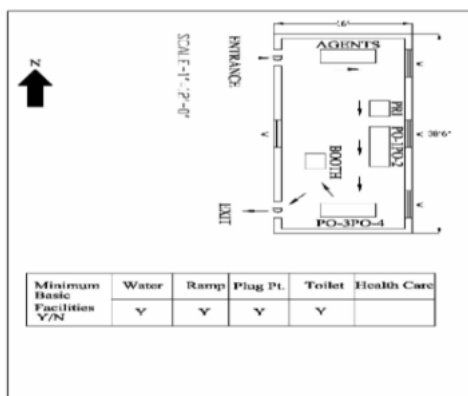

Nazri Naksha

Google Map View

Polling Station Building Front View

Polling Station Front View

Cad View

Key MAP View