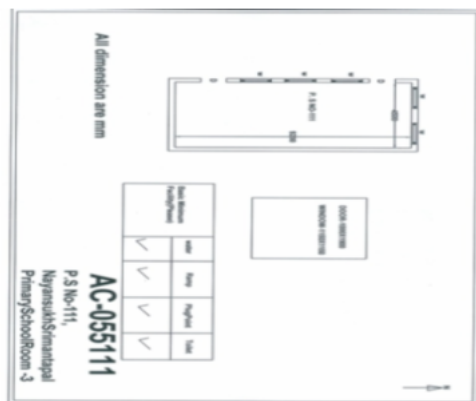

Nazri Naksha

AC-055110
Part No-110, Panchulagram ICDS Centre
Key Plan

Google Map View

Polling Station Building Front View

Polling Station Front View

Cad View

Key MAP View