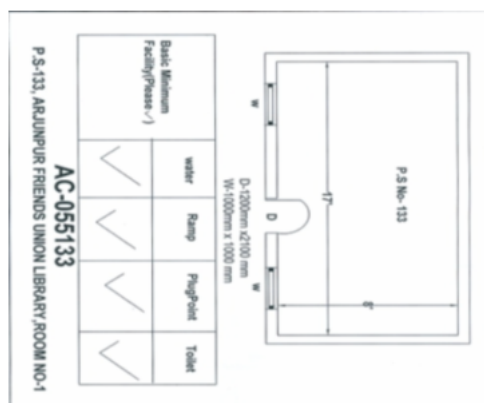

Nazri Naksha

Google Map View

Polling Station Building Front View

Polling Station Front View

Cad View

Key MAP View