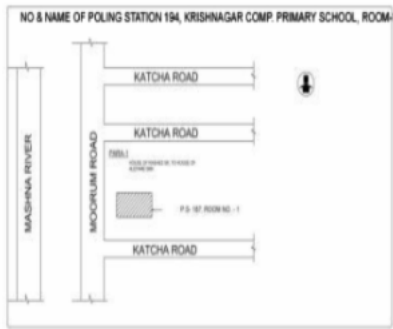

Nazri Naksha

Google Map View

Polling Station Building Front View

Polling Station Front View

Cad View

Key MAP View