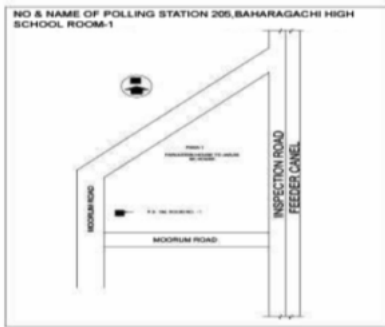

Nazri Naksha

Google Map View

Polling Station Building Front View

Polling Station Front View

Cad View

Key MAP View