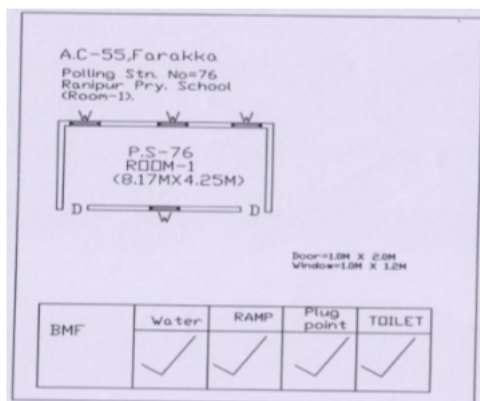

Nazri Naksha

Google Map View

Polling Station Building Front View

Polling Station Front View

Cad View

Key MAP View