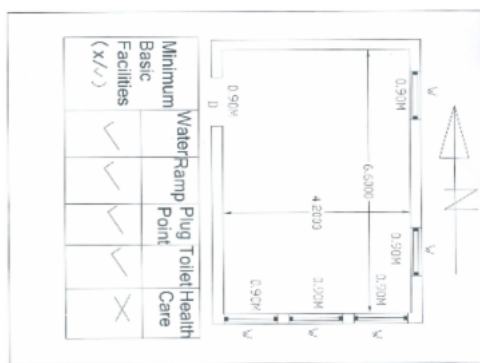

Nazri Naksha

AC-055075
Part No-75, Swarnamayee Junior Basic School, Room-2