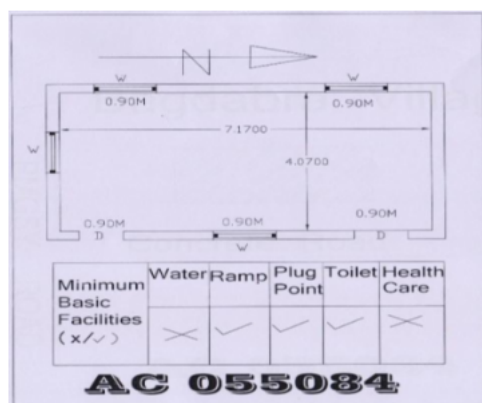

Nazri Naksha

Google Map View

Polling Station Building Front View

Polling Station Front View

Cad View

Key MAP View