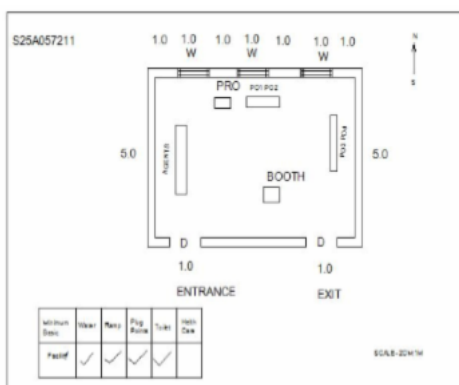

Nazri Naksha

Google Map View

Polling Station Building Front View

Polling Station Front View

Cad View

Key MAP View