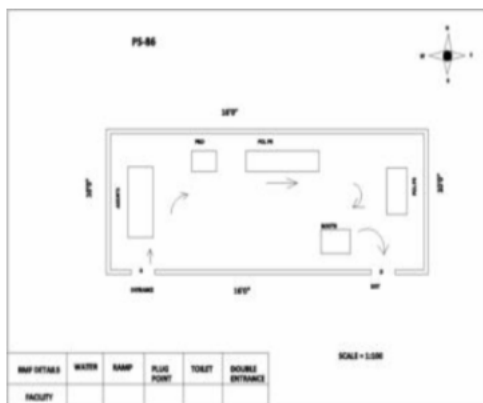

Nazri Naksha

Google Map View

Polling Station Building Front View

Polling Station Front View

Cad View

Key MAP View