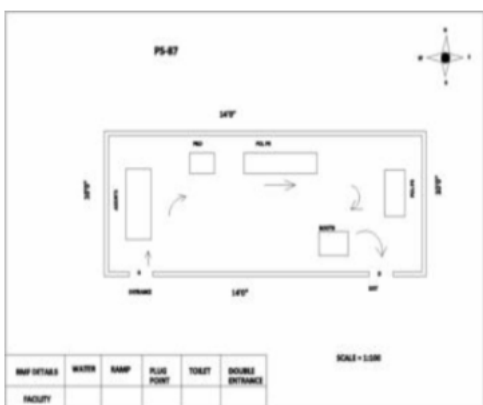

Nazri Naksha

Google Map View

Polling Station Building Front View

Polling Station Front View

Cad View

Key MAP View