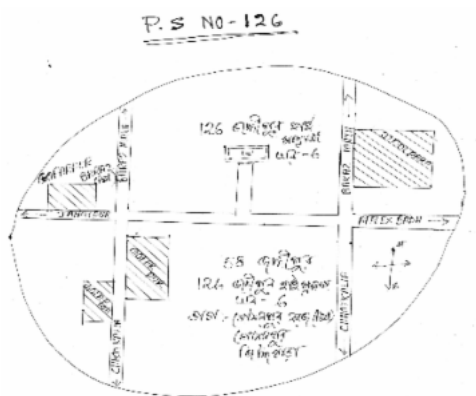

Nazri Naksha

Google Map View