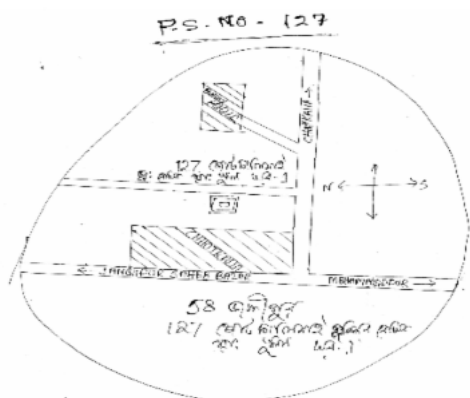

Nazri Naksha

Google Map View