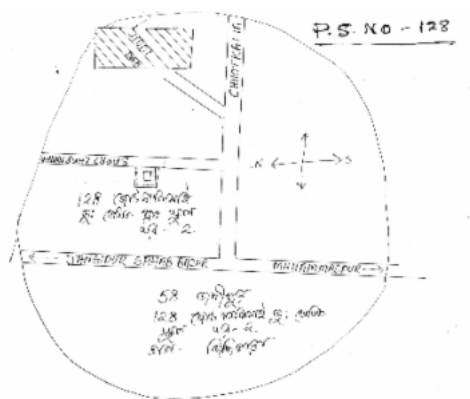

Nazri Naksha

Google Map View