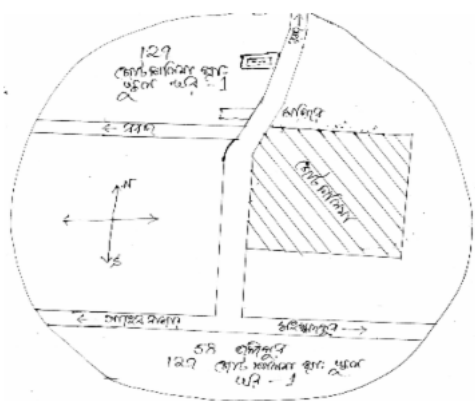

Nazri Naksha

Google Map View