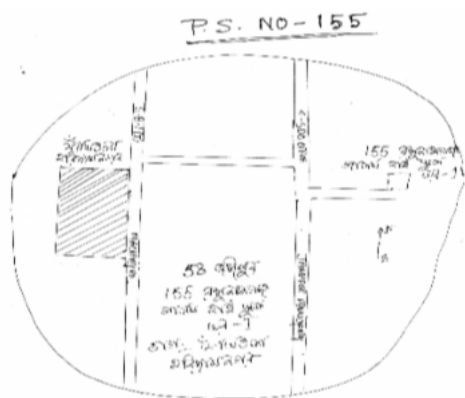

Polling Station Building Front View

Nazri Naksha

Google Map View