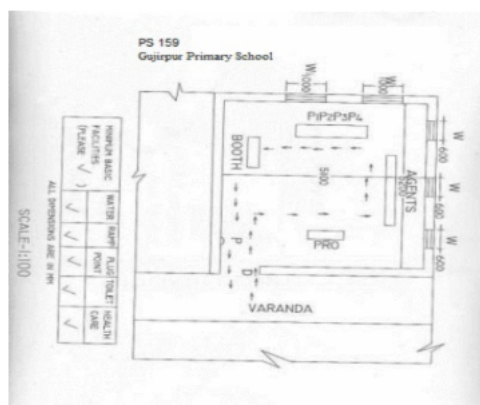

Nazri Naksha

Google Map View

Polling Station Building Front View

Polling Station Front View

Cad View

Key MAP View