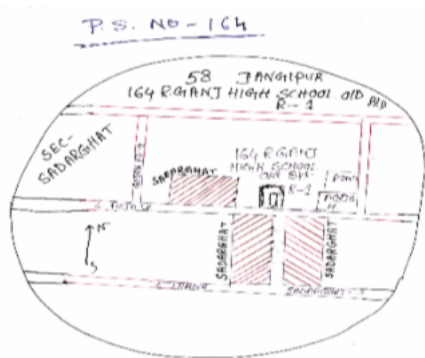

Nazri Naksha

Google Map View