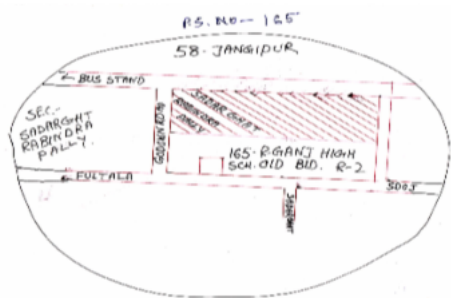

Nazri Naksha

Google Map View