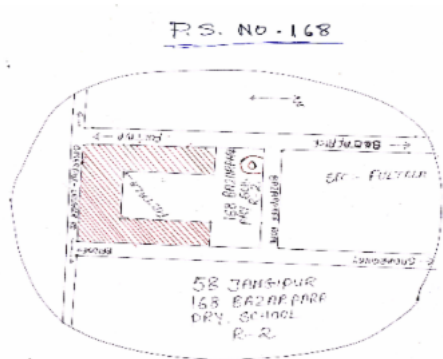

Nazri Naksha

Google Map View