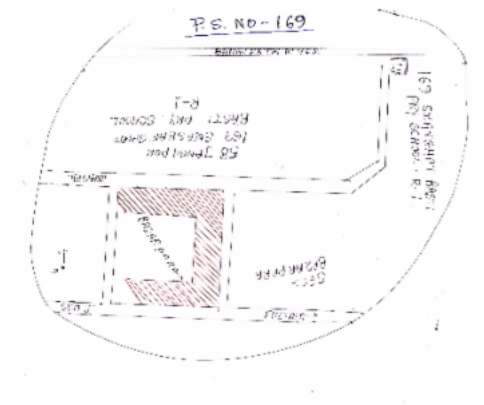

Nazri Naksha

Google Map View