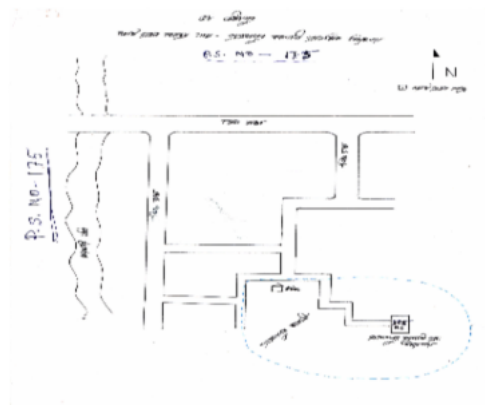

Nazri Naksha

Google Map View